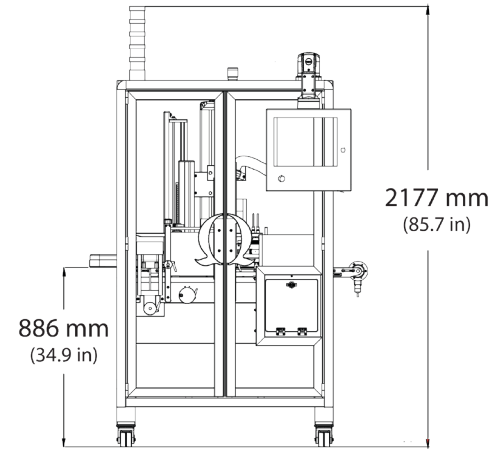

UTILITIES:

- Voltage: 480 VAC / 60 Hz
- Air: 1 SCFM @ 80 psig
- Utilities may vary per client specifications

PRODUCT:

- Cartons (L x W x H)
- Max: 203mm (8in) x 203mm (8in) x 152mm (6in)
- Min: 38mm (1.5in) x 38mm (1.5in) x 13mm (0.5in)

CONSTRUCTION:

- Anodized aluminum and stainless steel
- Casters with leveling legs
- Printer mounting with quick adjustment
- Allen-Bradley CompactLogix PLC
- Allen-Bradley PowerFlex VFDs

TIJ PRINTER (STANDARD):

- Domino G-series Thermal Inkjet Printer (TIJ)

LASER PRINTER (OPTION):

- Domino laser printer (D320i) with 150mm lens
- DPX1000 fume extractor
- Laser guarding and safety controls

SPEED:

- Dependent on carton size, substrate, message, print quality, etc