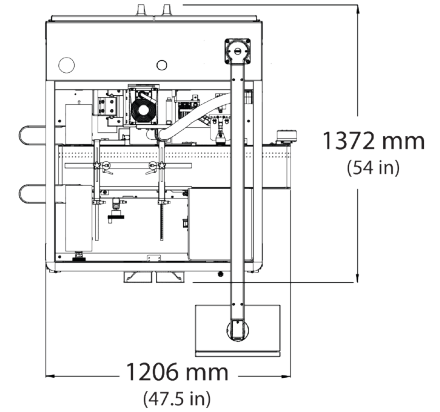

UTILITIES:

- Voltage: 480 VAC / 60 Hz
- Air: 1 SCFM @ 80 psig
- Utilities may vary per client specifications

PRODUCT:

- Cartons (L x W x H)
- Max: 203mm (8in) x 203mm (8in) x 152mm (6in)
- Min: 38mm (1.5in) x 38mm (1.5in) x 13mm (0.5in)

CONSTRUCTION:

- Anodized aluminum and stainless steel
- Casters with leveling legs
- Printer mounting with quick adjustment
- Allen-Bradley CompactLogix PLC
- Allen-Bradley PowerFlex VFDs

TIJ PRINTER (STANDARD):

- Domino G-series Thermal Inkjet Printer (TIJ)

LASER PRINTER (OPTION):

- Domino laser printer (D320i) with 150mm lens
- DPX1000 fume extractor
- Laser guarding and safety controls

SPEED:

- Dependent on carton size, substrate, message, print quality, etc