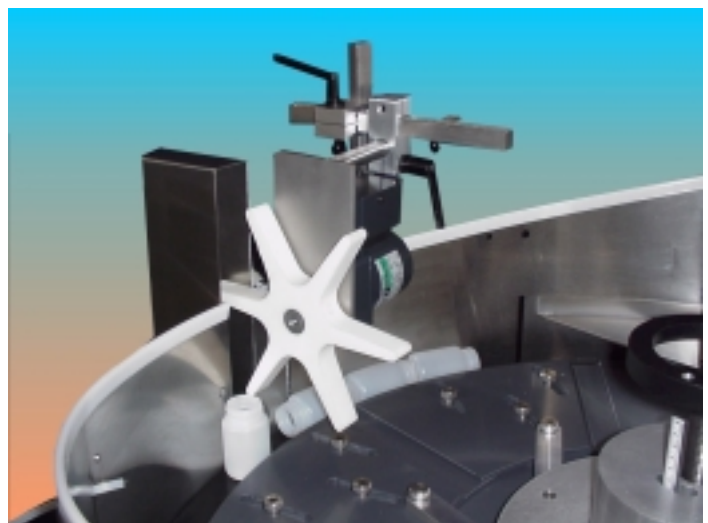

## Paddle Wheel

Original Design: Non-scaled, multiple adjustments (up to 6)

---

Redesigned Paddlewheel: Scaled, no tools required, only 2 adjustments